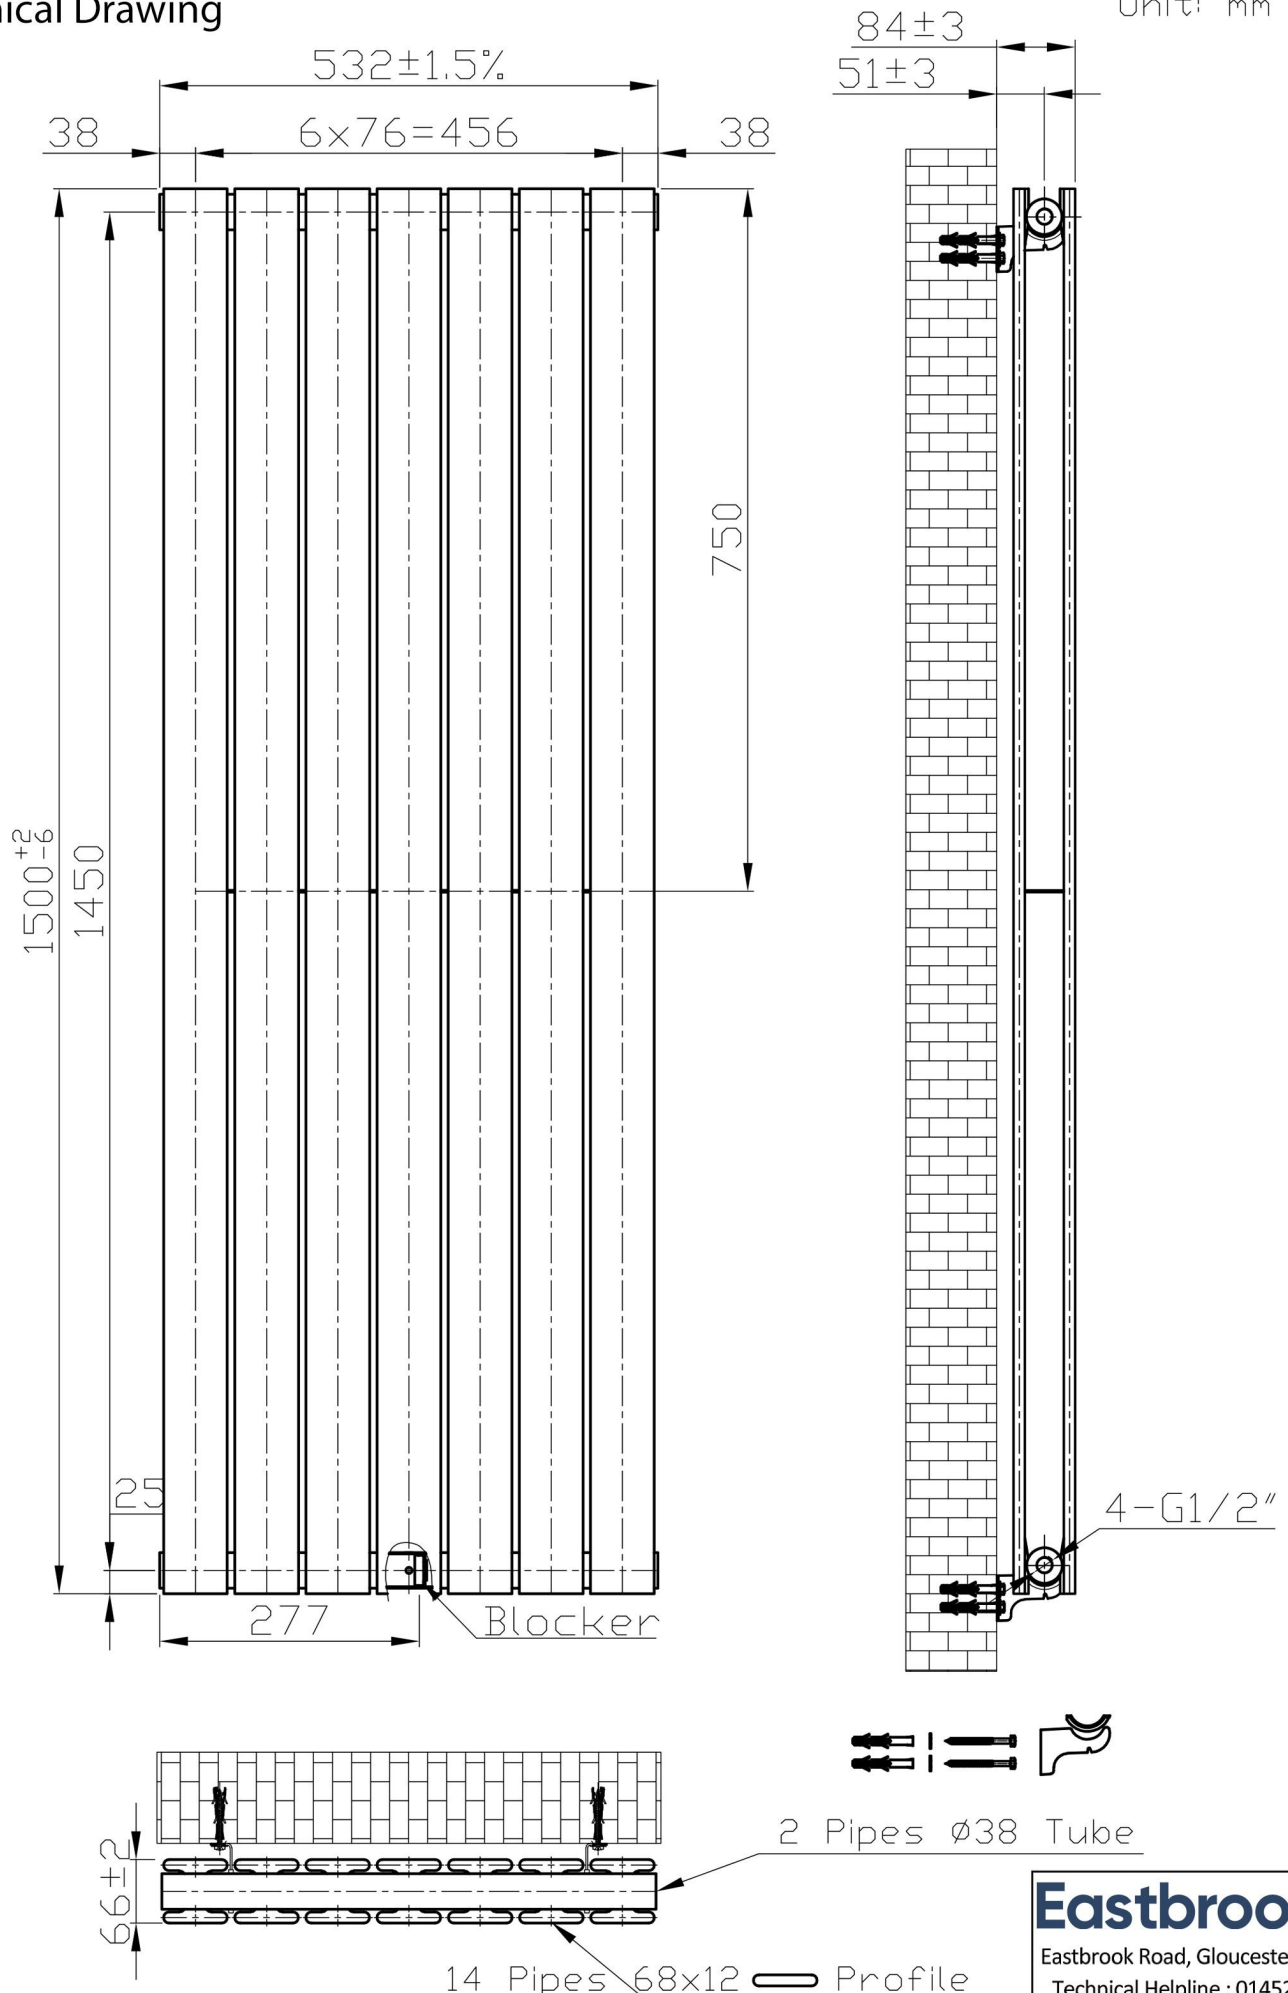

Warrington Type20 Vertical Radiator 1500 x 532mm.

Technical Drawing

Unit: mm

Eastbrook 
Eastbrook Road, Gloucester GL4 3DB
Technical Helpline : 01452 317890
Mon - Fri / 8am - 5pm
Email : technical@eastbrookco.com